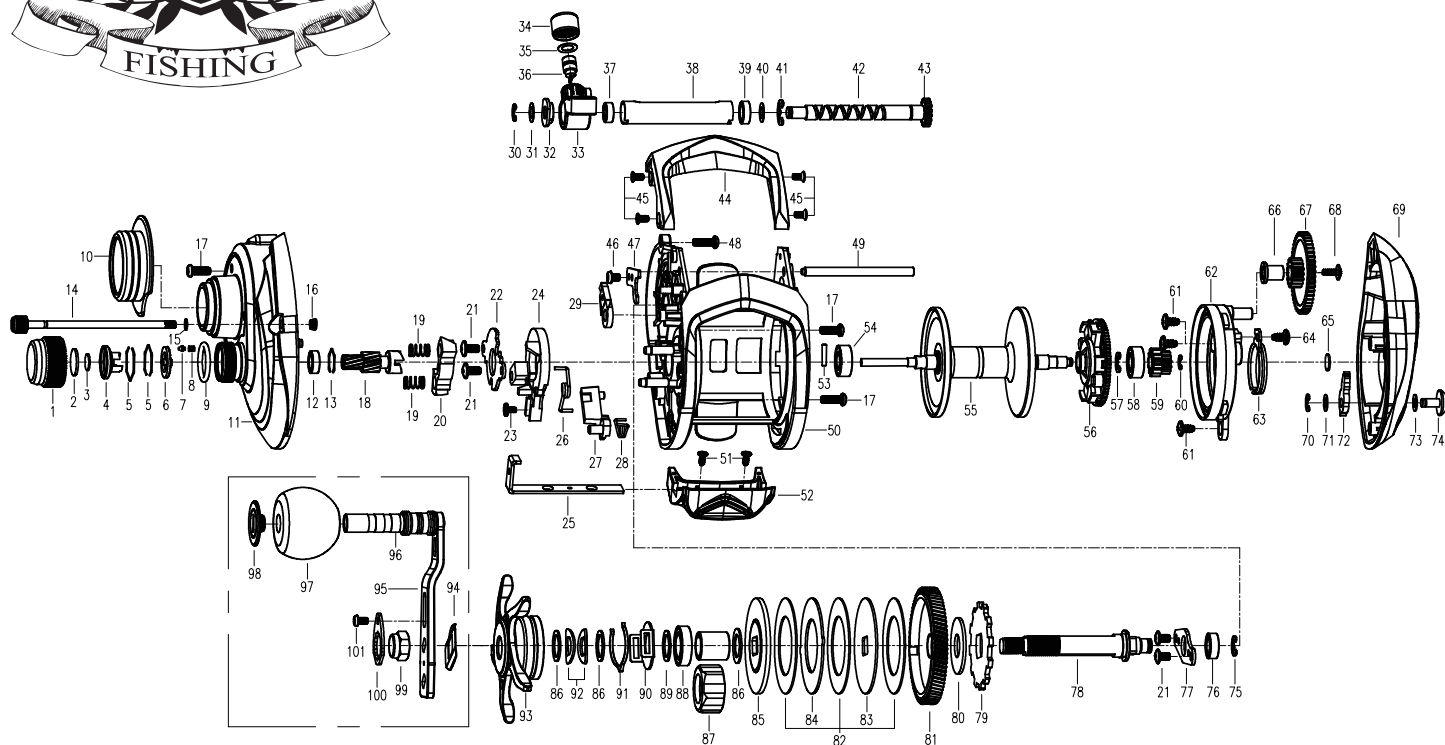

BARRICADES W Plus

305HSL

No. Parts

- 1 Tension Knob
- 2 Rubber Washer
- 3 Friction Washer
- 4 Sound Sheet
- 5 Rings
- 6 Sound Sheet
- 7 Pin
- 8 Spring
- 9 O-Ring
- 10 Decoration
- 11 Gear Side Plate
- 12 Ball Bearing
- 13 Ring
- 14 Side Cover Long Screw
- 15 O-Ring
- 16 Spring
- 17 Screw
- 18 Pinion Gear
- 19 Yoke Spring
- 20 Yoke
- 21 Screw
- 22 Clutch Cam Plate
- 23 Screw
- 24 Clutch Cam
- 25 Clutch Bar
- 26 Clutch Spring
- 27 Kick Lever
- 28 Kick Lever Spring
- 29 Ratchet Stopper
- 30 E-Click
- 31 Washer
- 32 Bushing
- 33 Line Guide
- 34 Pawl Cap
- 35 Pawl Washer

No. Parts

- 36 Pawl
- 37 Ball Bearing
- 38 Pipe
- 39 Ball Bearing
- 40 Washer
- 41 E-Click
- 42 Worm Shaft
- 43 Worm Shaft Gear
- 44 Front Cover
- 45 Screw
- 46 Screw
- 47 Worm Shaft Plate
- 48 Screw
- 49 Line Guide Shaft
- 50 Body
- 51 Screw
- 52 Thumb Bar
- 53 Worm Shaft Pin
- 54 Ball Bearing
- 55 Spool Assembly
- 56 Centrifugal
- 57 E-Click
- 58 Ball Bearing
- 59 Gear
- 60 E-Click
- 61 Screw
- 62 Spool Cover
- 63 Holder
- 64 Screw
- 65 Friction Washer
- 66 Cover
- 67 Gear
- 68 Screw
- 69 Side Cover
- 70 E-Click