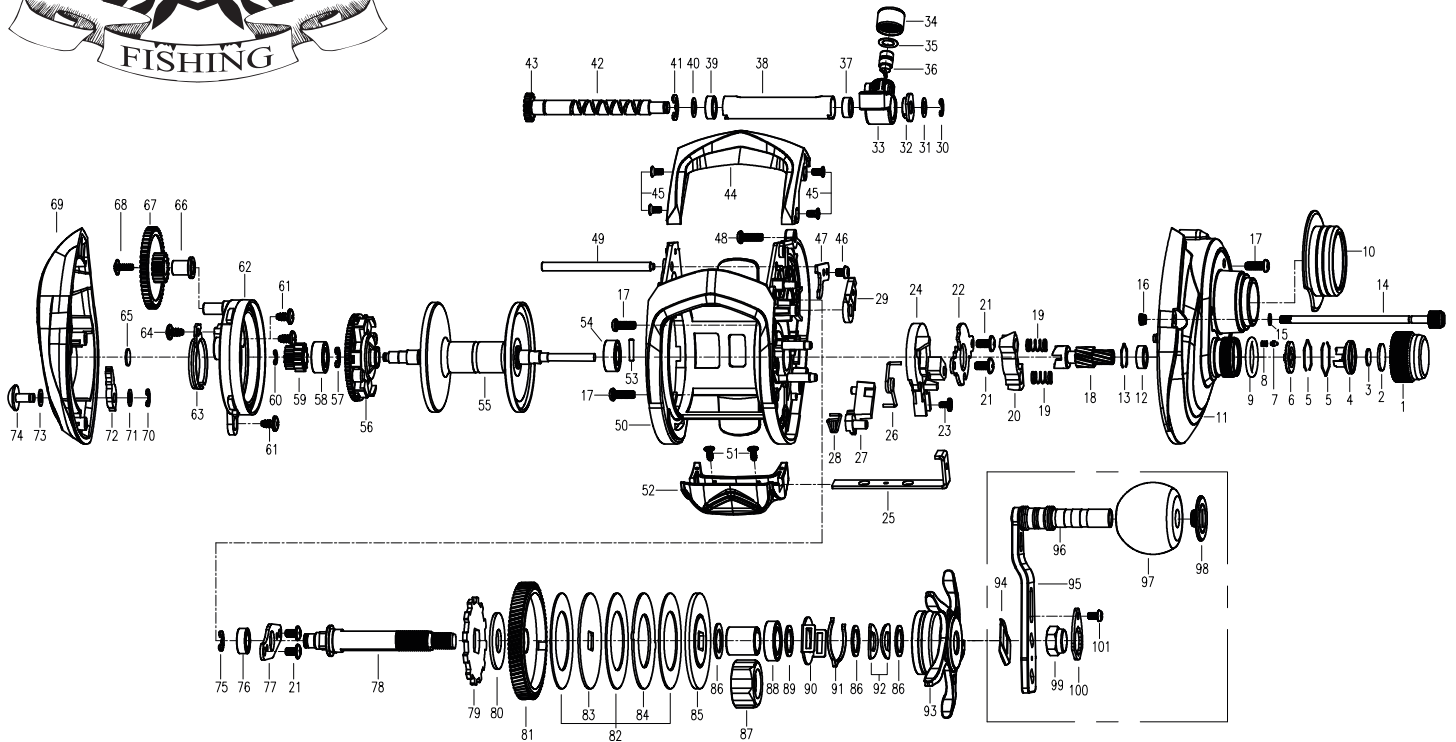

BARRICADES *SW* Plus 305HSR

No. Parts

- 1 Tension Knob
- 2 Rubber Washer
- 3 Friction Washer
- 4 Sound Sheet
- 5 Rings
- 6 Sound Sheet
- 7 Pin
- 8 Spring
- 9 O-Ring
- 10 Decoration
- 11 Gear Side Plate
- 12 Ball Bearing
- 13 Ring
- 14 Side Cover Long Screw
- 15 O-Ring
- 16 Spring
- 17 Screw
- 18 Pinion Gear
- 19 Yoke Spring
- 20 Yoke
- 21 Screw
- 22 Clutch Cam Plate
- 23 Screw
- 24 Clutch Cam
- 25 Clutch Bar
- 26 Clutch Spring
- 27 Kick Lever
- 28 Kick Lever Spring
- 29 Ratchet Stopper
- 30 E-Click
- 31 Washer
- 32 Bushing
- 33 Line Guide
- 34 Pawl Cap
- 35 Pawl Washer

No. Parts

- 36 Pawl
- 37 Ball Bearing
- 38 Pipe
- 39 Ball Bearing
- 40 Washer
- 41 E-Click
- 42 Worm Shaft
- 43 Worm Shaft Gear
- 44 Front Cover
- 45 Screw
- 46 Screw
- 47 Worm Shaft Plate
- 48 Screw
- 49 Line Guide Shaft
- 50 Body
- 51 Screw
- 52 Thumb Bar
- 53 Worm Shaft Pin
- 54 Ball Bearing
- 55 Spool Assembly
- 56 Centrifugal
- 57 E-Click
- 58 Ball Bearing
- 59 Gear
- 60 E-Click
- 61 Screw
- 62 Spool Cover
- 63 Holder
- 64 Screw
- 65 Friction Washer
- 66 Cover
- 67 Gear
- 68 Screw
- 69 Side Cover
- 70 E-Click

No. Parts

- 71 Washer
- 72 Click Pawl
- 73 Washer
- 74 Click Button
- 75 E-Click
- 76 Ball Bearing
- 77 Drive Shaft Retainer
- 78 Drive Shaft
- 79 Anti Reverse Ratchet
- 80 Drag Washer (B)
- 81 Drive Gear
- 82 Drag Washer (A)
- 83 Key Washer
- 84 Ear Washer
- 85 Pressure Washer
- 86 Washer
- 87 Roller Clutch
- 88 Ball Bearing
- 89 Washer
- 90 Click Leaf Spring Holder
- 91 Click Leaf Spring
- 92 Drag Spring Washer
- 93 Star Drag
- 94 Leaf Spring
- 95 Handle Arm
- 96 Handle Shaft
- 97 Handle Knob
- 98 Handle Knob Cover
- 99 Handle Nut
- 100 Handle Nut
- 101 Screw